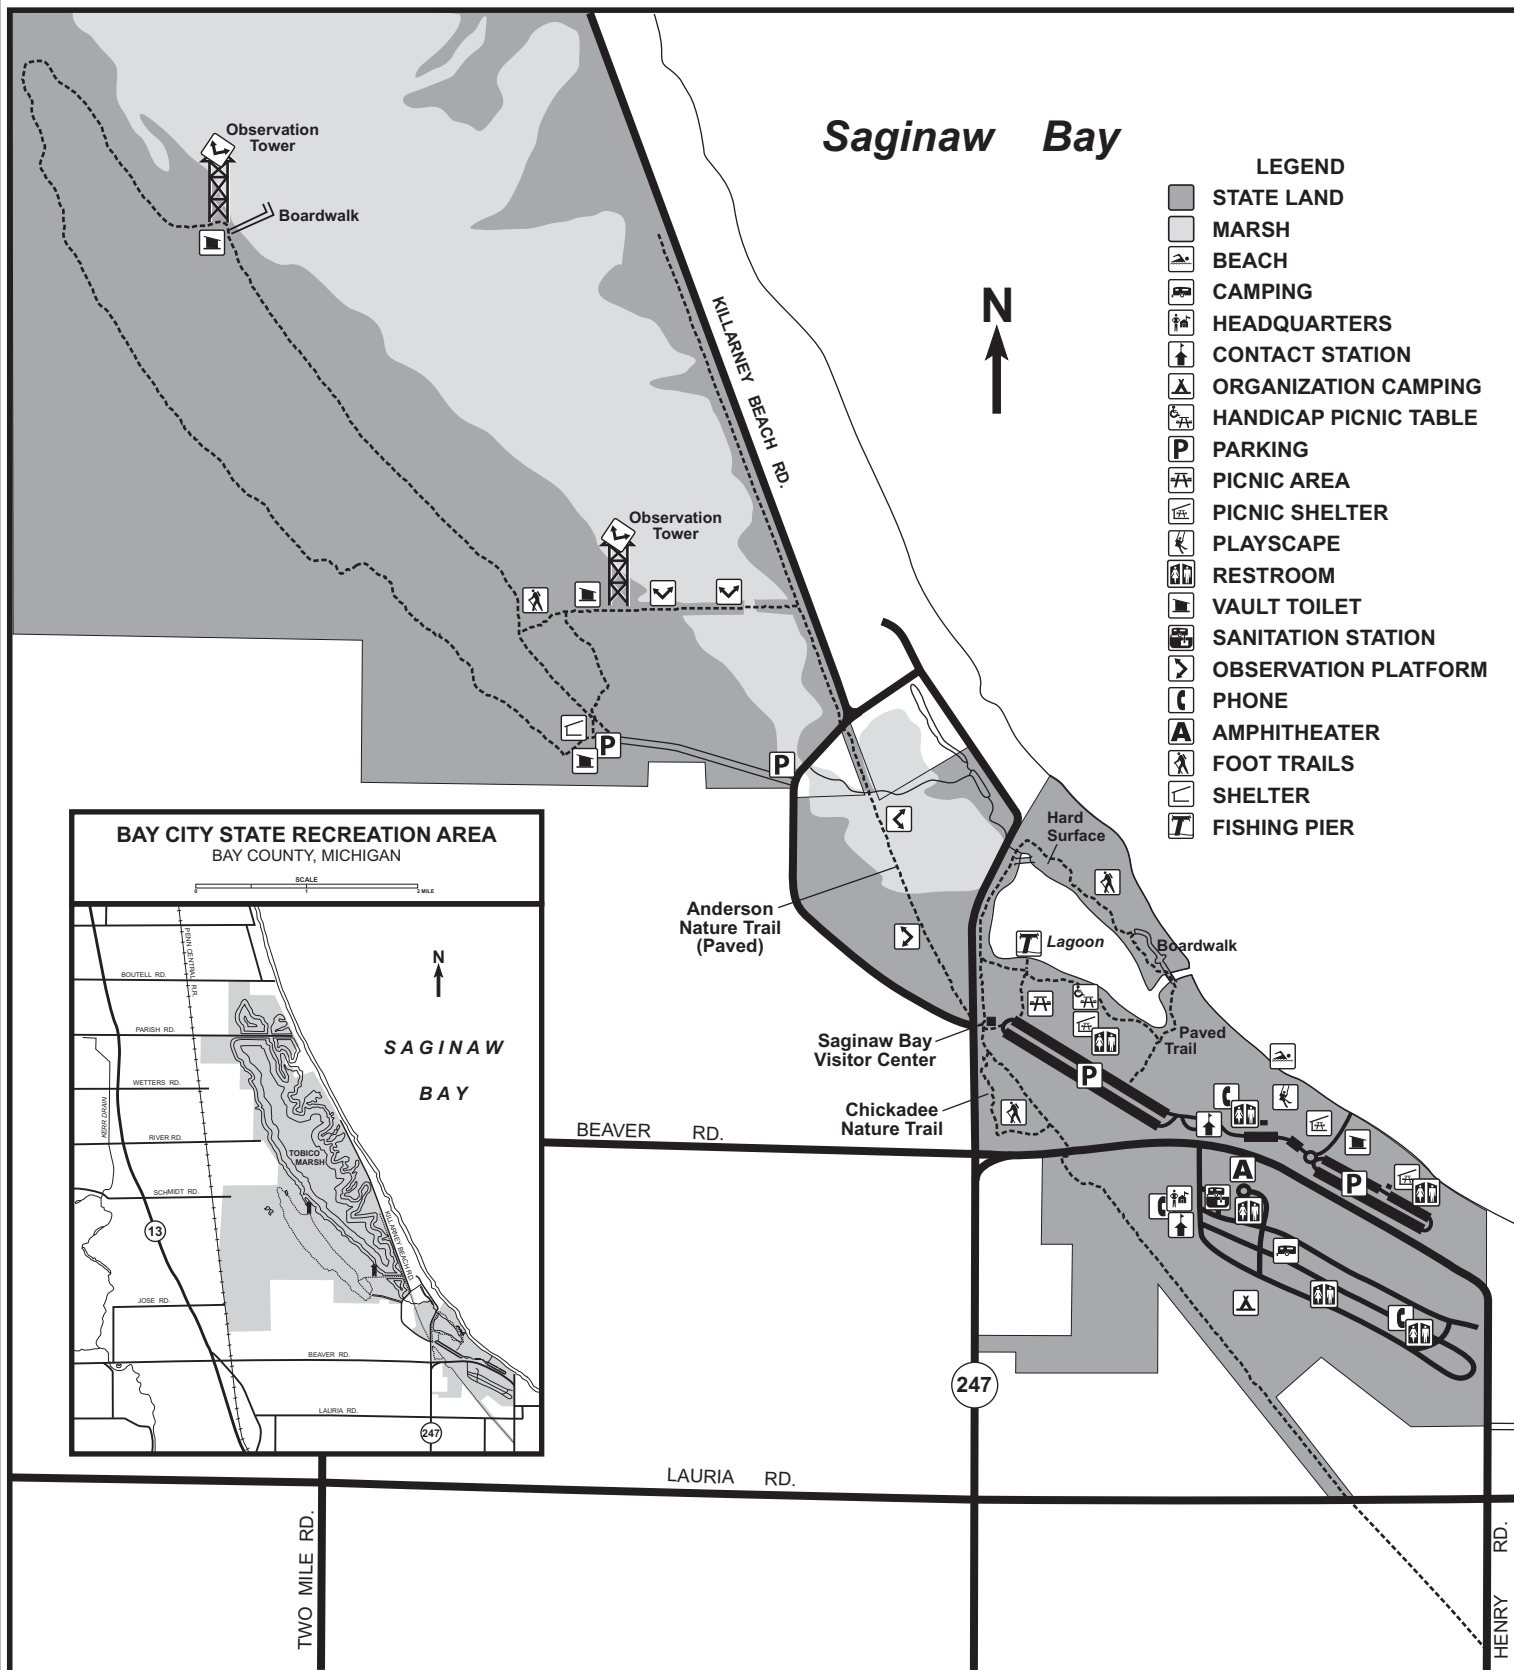

Bay City State Recreation Area

LEGEND

- STATE LAND
- MARSH
- BEACH
- CAMPING
- HEADQUARTERS
- CONTACT STATION
- ORGANIZATION CAMPING
- HANDICAP PICNIC TABLE
- PARKING
- PICNIC AREA
- PICNIC SHELTER
- PLAYScape
- RESTROOM
- VAULT TOILET
- SANITATION STATION
- OBSERVATION PLATFORM
- PHONE
- AMPHITHEATER
- FOOT TRAILS
- SHELTER
- FISHING PIER